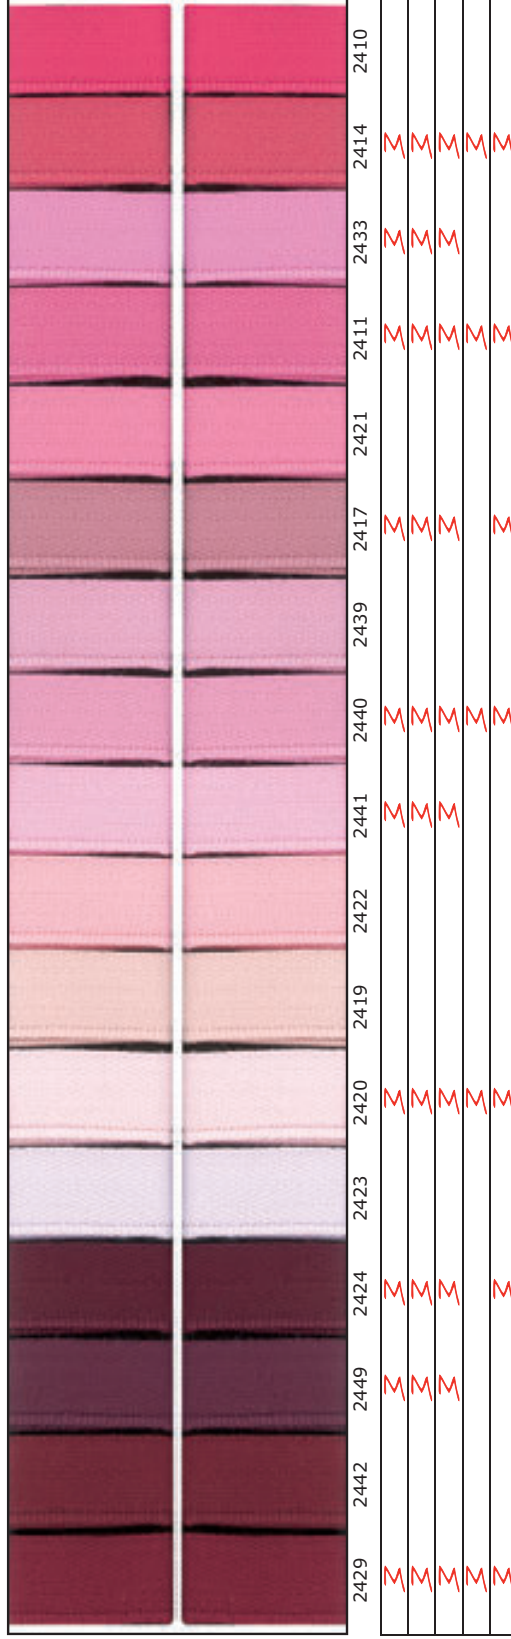

We remind you that real colors may be different than they appear on the screen.
This digital color card should be used as reference only and under no circumstance we grant any guarantee.

07.13

2429	2442	2449	2424	2423	2420	2419	2422	2441	2440	2439	2417	2421	2411	2433	2414	2410	Decor 10E
2429	2442	2449	2424	2423	2420	2419	2422	2441	2440	2439	2417	2421	2411	2433	2414	2410	Decor 8E
2429	2442	2449	2424	2423	2420	2419	2422	2441	2440	2439	2417	2421	2411	2433	2414	2410	Decor 4E - Decor 6E
2429	2442	2449	2424	2423	2420	2419	2422	2441	2440	2439	2417	2421	2411	2433	2414	2410	Solid 6 - Solid 8 - Solid 10
2429	2442	2449	2424	2423	2420	2419	2422	2441	2440	2439	2417	2421	2411	2433	2414	2410	Star
2429	2442	2449	2424	2423	2420	2419	2422	2441	2440	2439	2417	2421	2411	2433	2414	2410	Topstar
2429	2442	2449	2424	2423	2420	2419	2422	2441	2440	2439	2417	2421	2411	2433	2414	2410	Metal 14
2429	2442	2449	2424	2423	2420	2419	2422	2441	2440	2439	2417	2421	2411	2433	2414	2410	Metal 8 - Simm. 8 - Eloxal 8
2429	2442	2449	2424	2423	2420	2419	2422	2441	2440	2439	2417	2421	2411	2433	2414	2410	Metal 6 - Simm. 6 - Eloxal 6
2429	2442	2449	2424	2423	2420	2419	2422	2441	2440	2439	2417	2421	2411	2433	2414	2410	Metal 4 - Simmetrica 4

Color marked with M or M are to be intended as standard. Other combinations to be evaluated and quoted upon request.